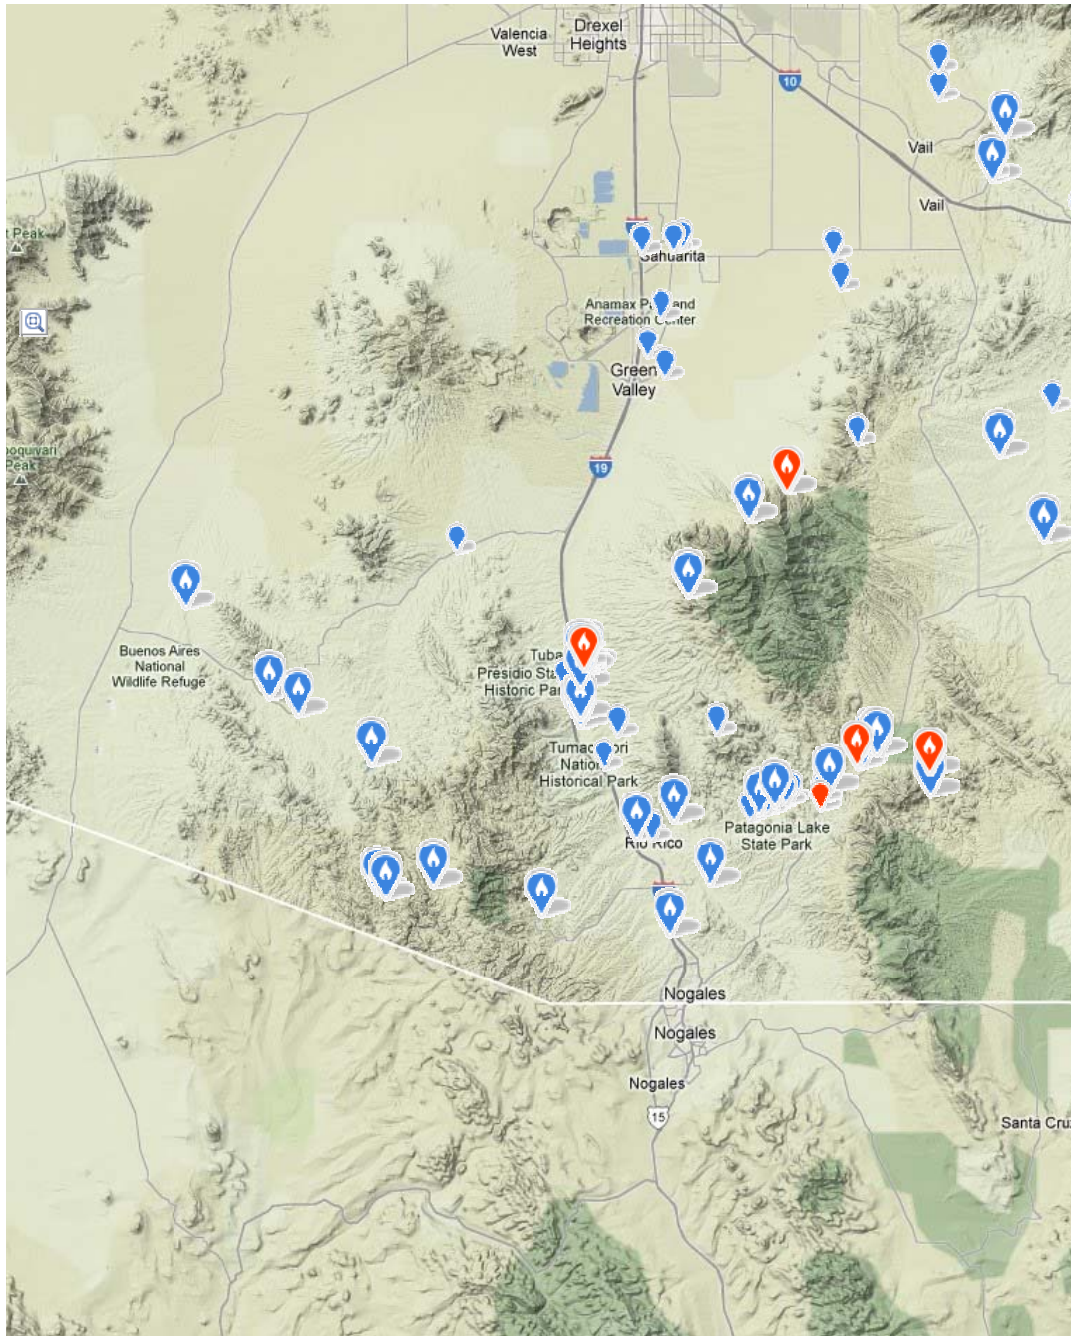

Submit Observations **Explore Data** My eBird Help & Info

Sign In or Register Language

Species:

Date:

Location:

Zoom Tool

Full Species Range

Terrain

Street

Satellite

Hybrid

Show Points Sooner

Check this box to show points at broader scales when possible: 2000 points max

RECENT OLDER (30+ DAYS)

TIP Click points to see sightings and checklists at that location

Map data ©2013 Google, INEGI