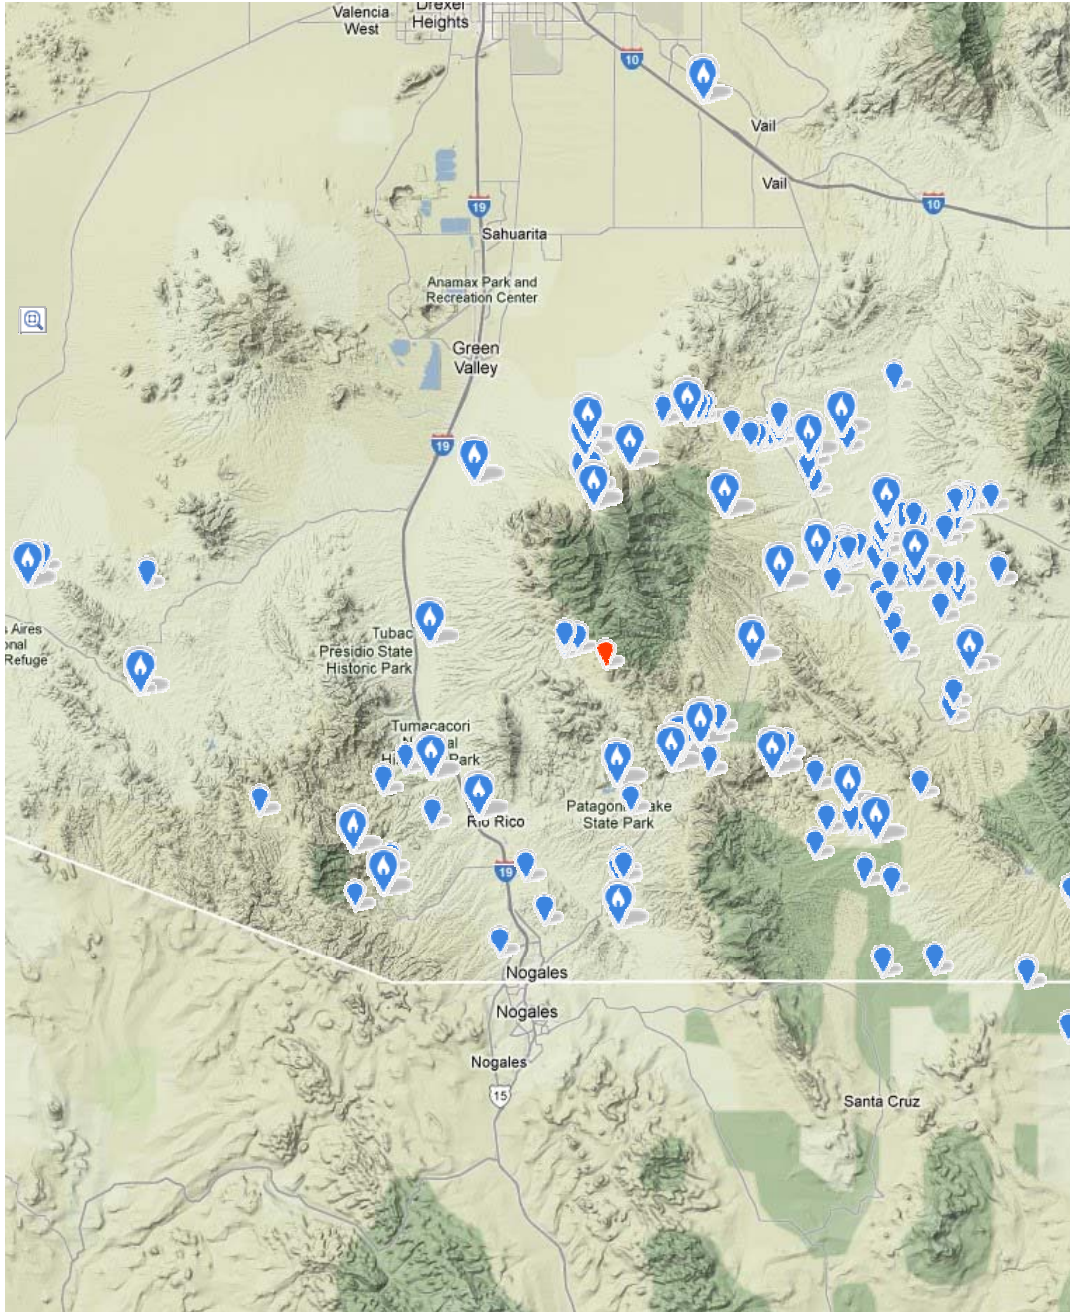

Submit Observations **Explore Data** My eBird Help & Info

Sign In or Register Language

Species:

Date:

Location:

Zoom Tool

Full Species Range

Terrain

Street

Satellite

Hybrid

Show Points Sooner

Check this box to show points at broader scales when possible: 2000 points max

RECENT OLDER (30+ DAYS)

TIP Click points to see sightings and checklists at that location

Map data ©2013 Google, INEG