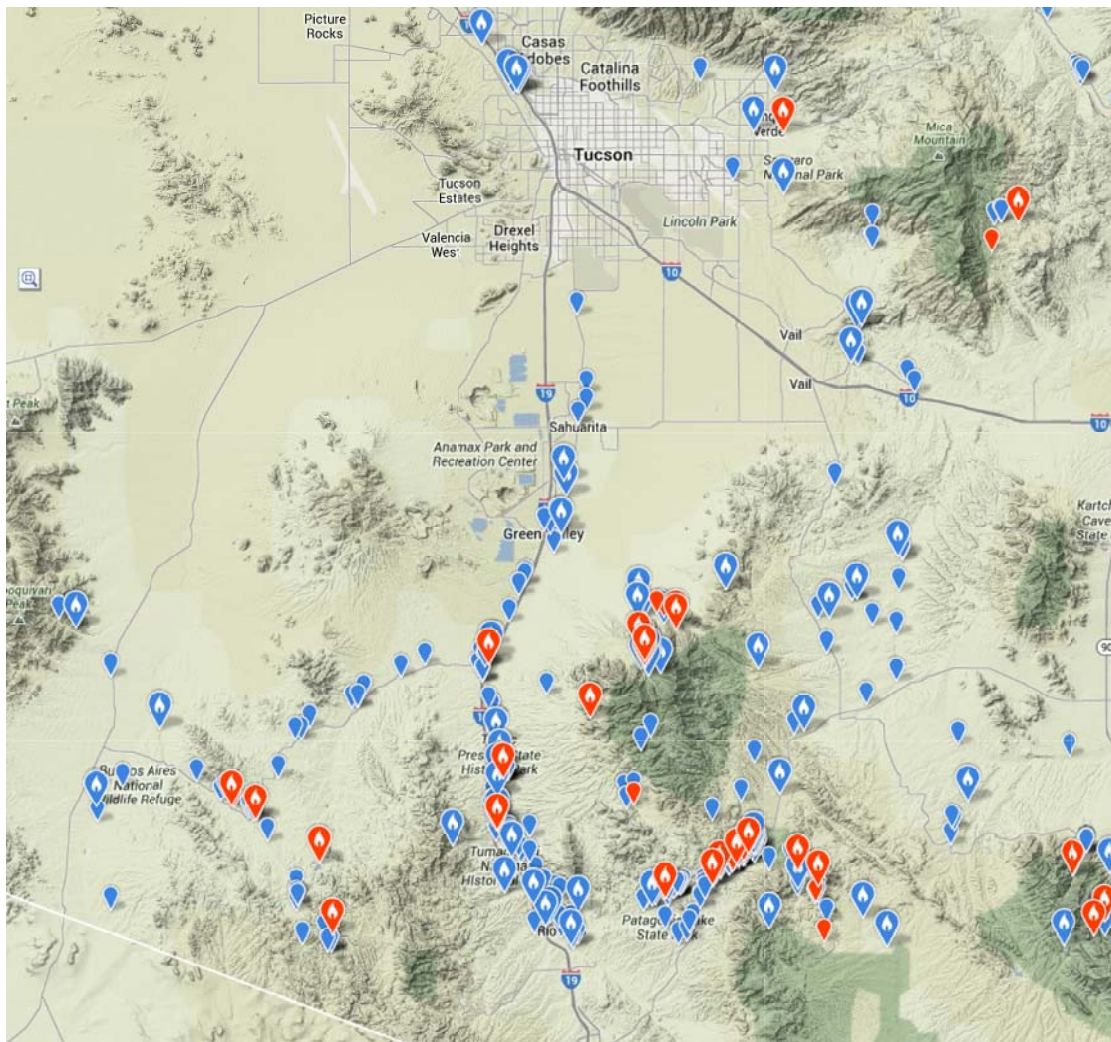

Submit Observations Explore Data My eBird Help & Info

Sign In or Register Language

Species: Gray Hawk Date: Year-Round, All Years Location: Enter place name or address...

- Zoom Tool
Full Species Range
Terrain
Streets
Satellite
Hybrid

Show Points Sooner
Check this box to show points at broader scales when possible: 2000 points max

TIP Click points to see sightings and checklists at that location

RECENT OLDER (30+ DAYS)

- Birding Hotspot (red flame icon)
Personal Location (blue flame icon)