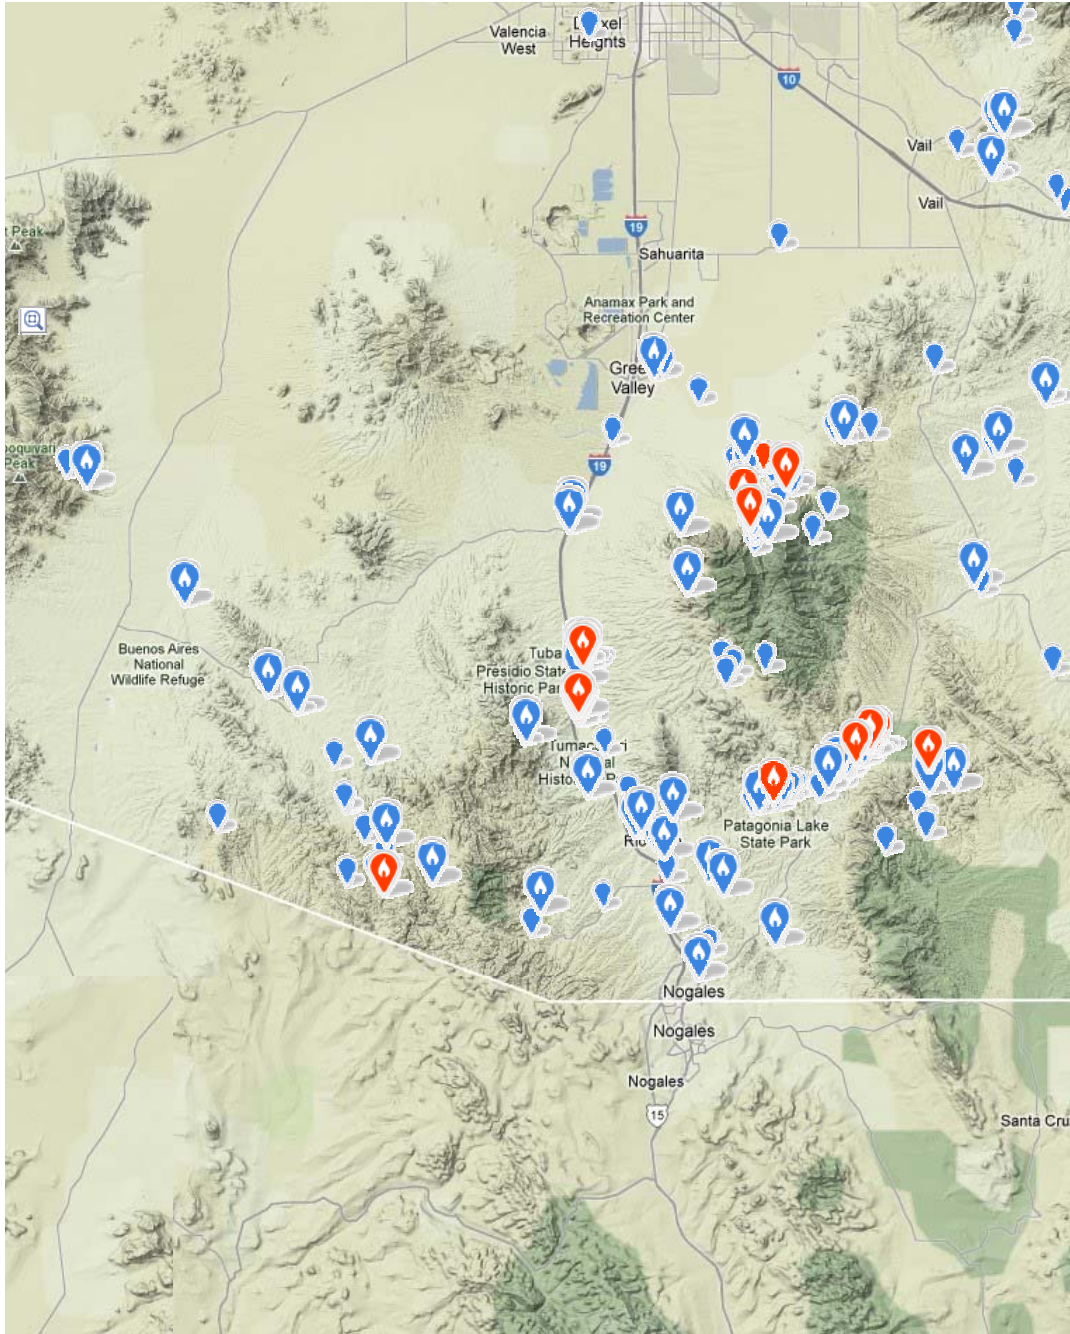

Submit Observations **Explore Data** My eBird Help & Info

Sign In or Register Language

Species: Northern Beardless-Tyrannulet

Date: Year-Round, All Years

Location: Enter place name or address...

Zoom Tool

Full Species Range

Terrain

Street

Satellite

Hybrid

Show Points Sooner

Check this box to show points at broader scales when possible: 2000 points max

RECENT OLDER (30+ DAYS)

TIP Click points to see sightings and checklists at that location

Map data ©2013 Google, INEG