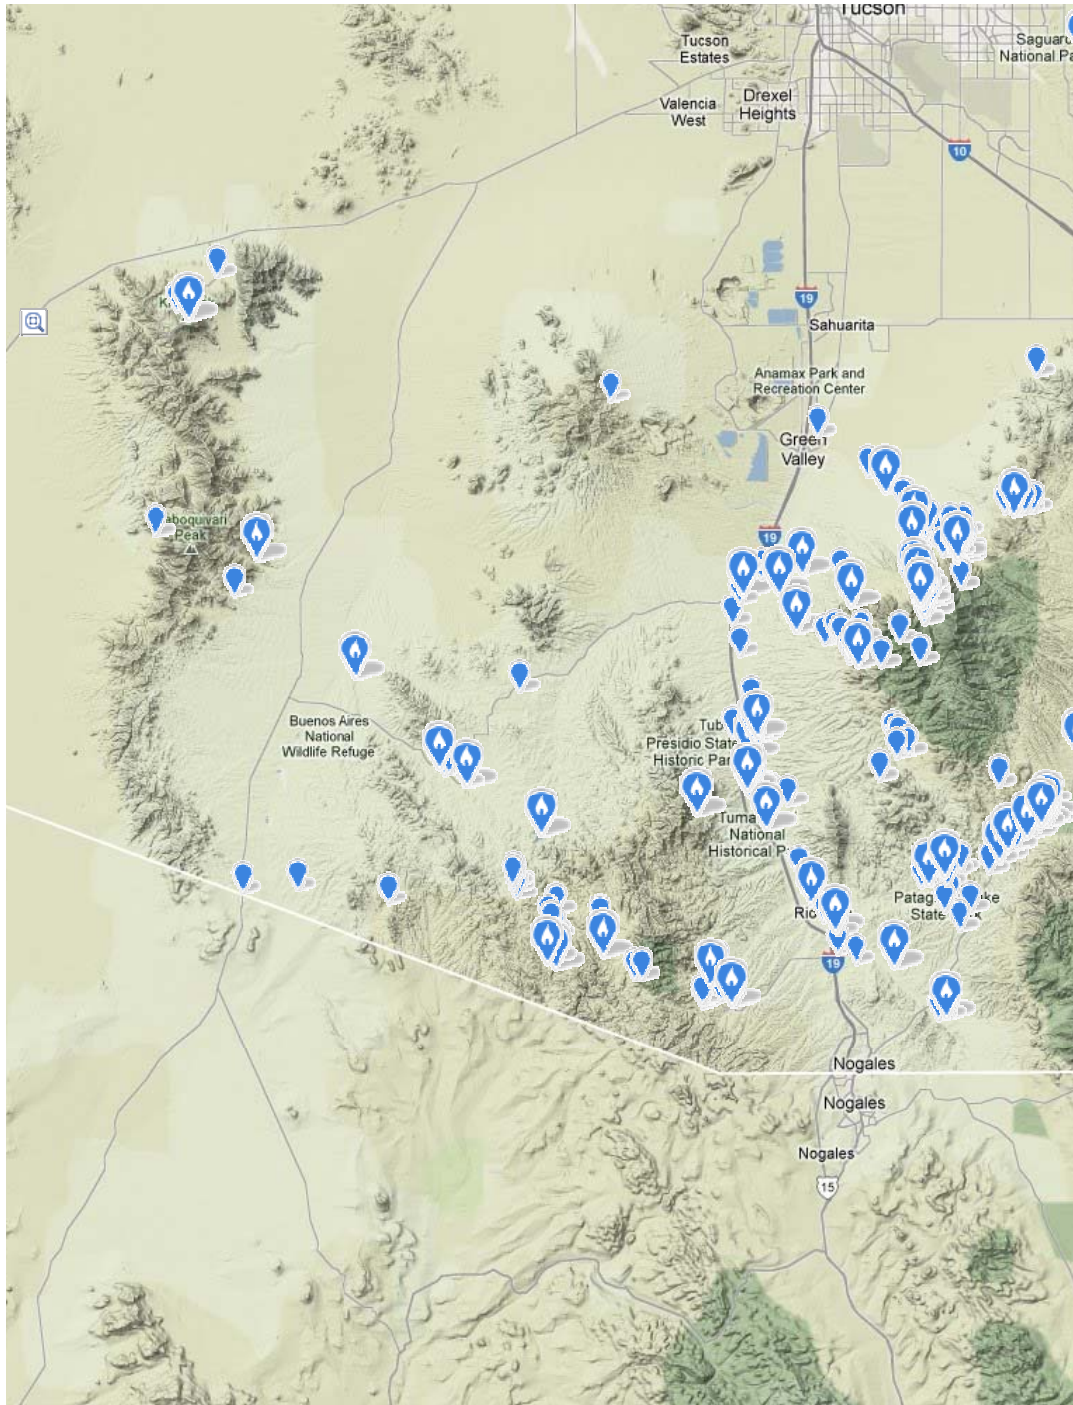

Submit Observations **Explore Data** My eBird Help & Info

Sign In or Register Language

Species:

Date:

Location:

Zoom Tool

Full Species Range

Terrain

Street

Satellite

Hybrid

Show Points Sooner

Check this box to show points at broader scales when possible: 2000 points max

RECENT OLDER (30+ DAYS)

Birding Hotspot

Personal Location

TIP Click points to see sightings and checklists at that location

Map data ©2013 Google, INEG