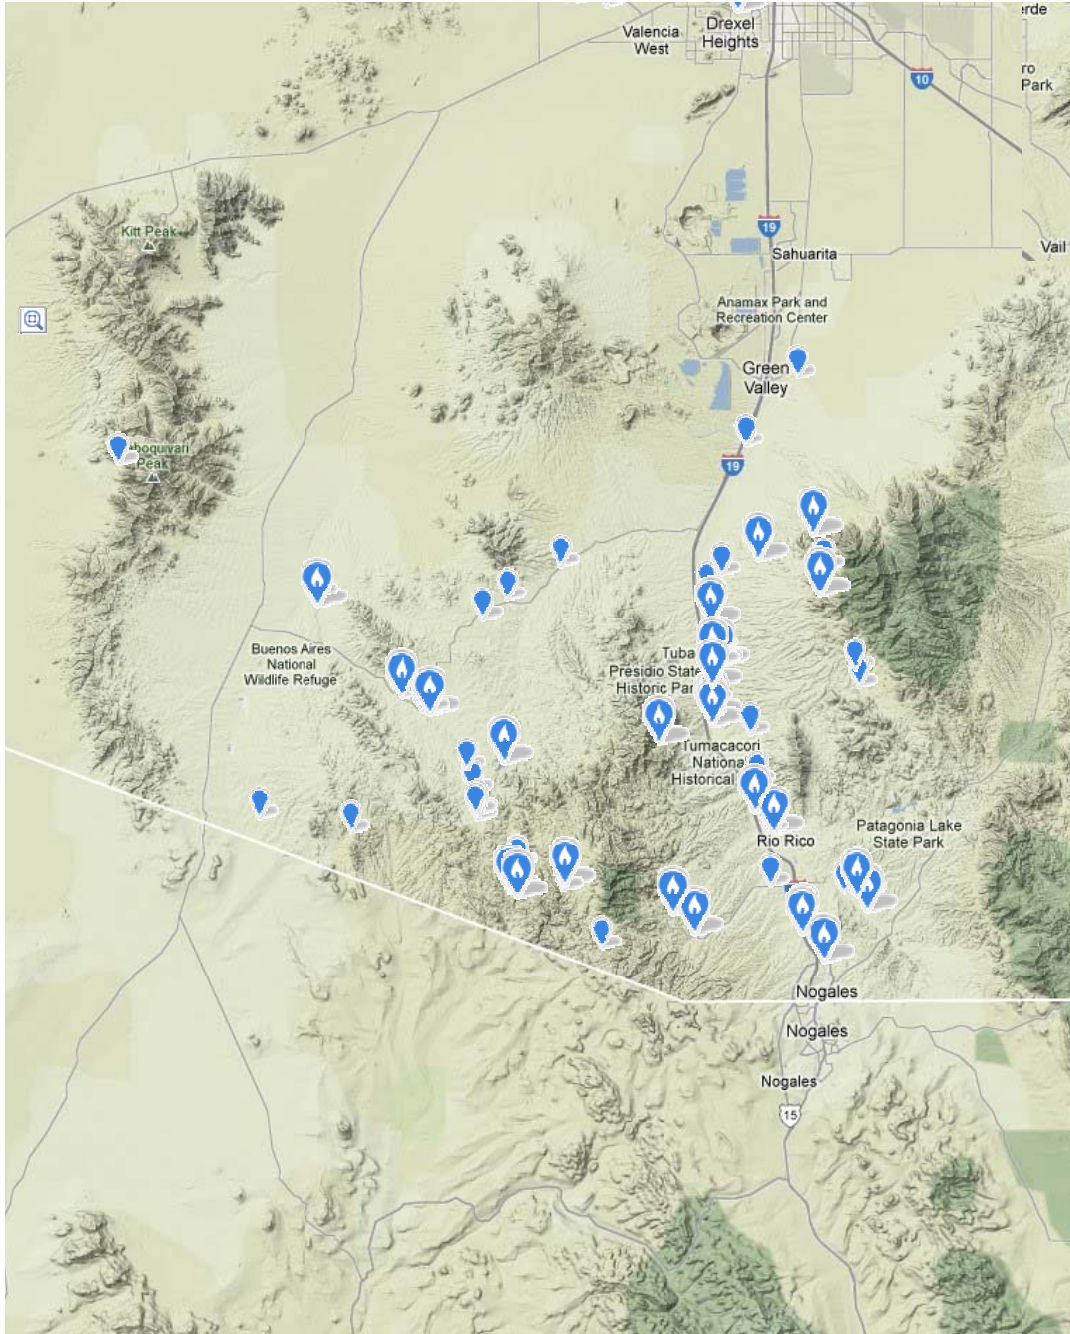

Submit Observations **Explore Data** My eBird Help & Info

Sign In or Register Language

Species:

Date:

Location:

- Zoom Tool
- Full Species Range
- Terrain
- Street
- Satellite
- Hybrid

Show Points Sooner

Check this box to show points at broader scales when possible: 2000 points max

TIP Click points to see sightings and checklists at that location

Map data ©2013 Google, INEG

RECENT OLDER (30+ DAYS)