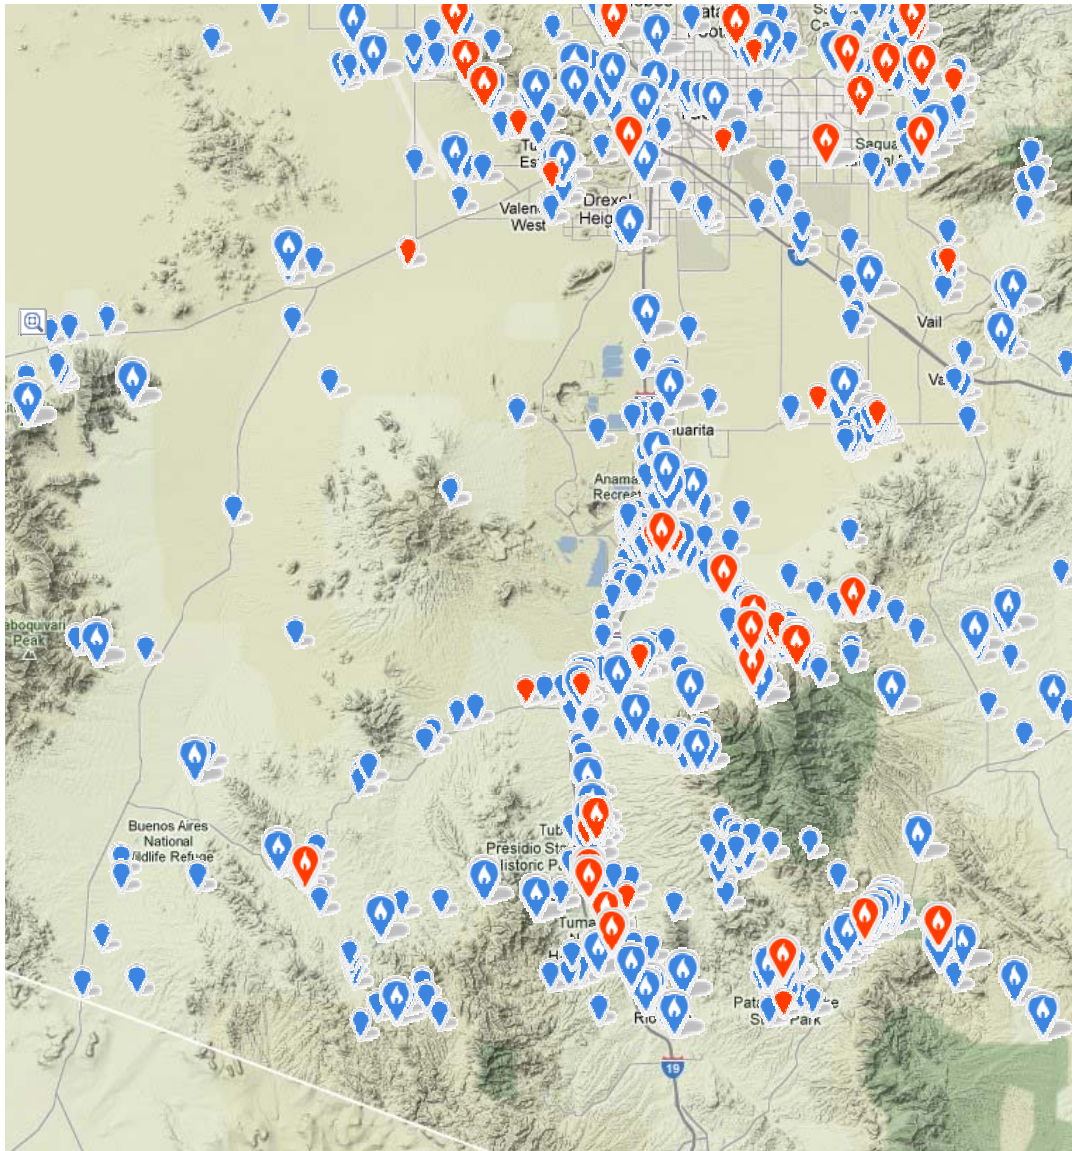

Submit Observations **Explore Data** My eBird Help & Info

Sign In or Register Language

Species:

Date:

Location:

Zoom Tool

Full Species Range

Terrain

Street

Satellite

Hybrid

Show Points Sooner

Check this box to show points at broader scales when possible: 2000 points max

RECENT OLDER (30+ DAYS)

TIP Click points to see sightings and checklists at that location

Map data ©2013 Google, INEG